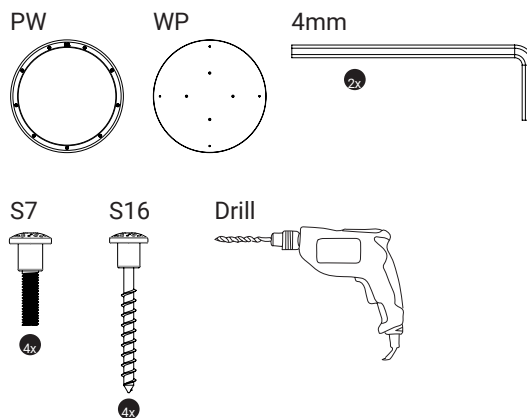

Wallplate for wall mount

WP

Screws

S7

S16

Play wheel with wall plate

The top screw of the wall plate should be placed 107cm from the ground. This is for optimum play comfort.

Required tools

1. Mount play wheel to wall plate

2. Mount the play wheel and wall plate to wall on the top screw

3. Mount the play wheel and wall plate to wall with the rest of the screws

Required tools

1. Mount play wheel to fence