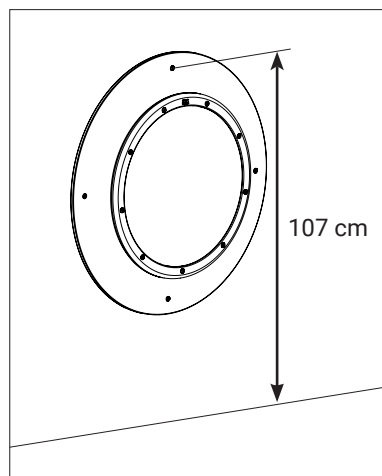

Wallplate for wall mount

WP

Screws

S7

S16

Play wheel with wall plate

The top screw of the wall plate should be placed 107cm from the ground. This is for optimum play comfort.

Required tools