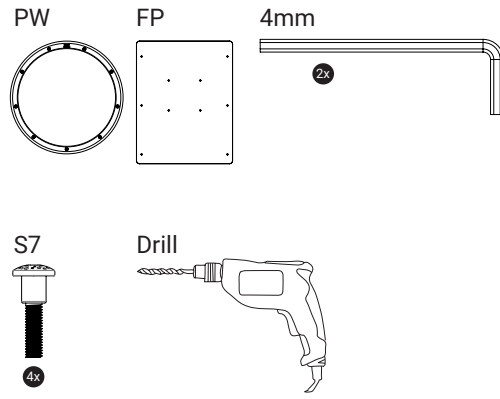

Wallplate for wall mount

WP

Screws

S7

S16

Play wheel with wall plate

The top screw of the wall plate should be placed 107cm from the ground. This is for optimum play comfort.

Required tools

1. Mount play wheel to wall plate

2. Mount the play wheel and wall plate to wall on the top screw

3. Mount the play wheel and wall plate to wall with the rest of the screws

Required tools

1. Mount play wheel to fence

Required tools

1. Mount play wheel to play system