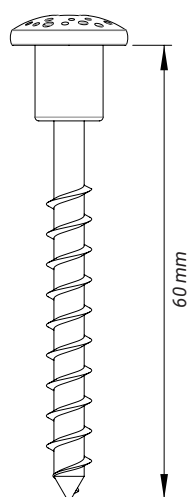

Wallplate for wall mount

WP

Screws

S7

S16

Play wheel with wall plate

The top screw of the wall plate should be placed 107cm from the ground. This is for optimum play comfort.

Required tools

1. Mount play wheel to wall plate

2. Mount the play wheel and wall plate to wall on the top screw

3. Mount the play wheel and wall plate to wall with the rest of the screws

Required tools

1. Mount play wheel to fence