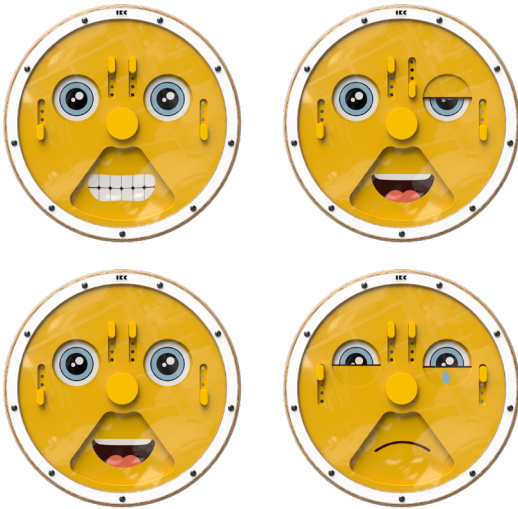

Wheel of emotions

Wheel of emotions is a play panel where children can express their feelings and make funny faces. The round wall game can be perfectly combined with the IKC interactive modules and can be used as part of a play corner. Wheel of emotions can be used perfectly in the health care sector, allowing children to express their feelings to the staff.

Graphic colours Pantone no.

Play wheel | Wheel of Emotions

Article no.	Frame colour	Colour code	Size HxWxD	Mounting	Age	KG	
PP00719	White	RAL 9003	60x60x6,5cm	wallmount	2 - 8 years	7,3 KG	Beechwood, MDF, ABS Plastic

Wallplate for wall mount

WP

Screws

S7

S16

Play wheel with wall plate

The top screw of the wall plate should be placed 107cm from the ground. This is for optimum play comfort.

Required tools

1. Mount play wheel to wall plate

2. Mount the play wheel and wall plate to wall on the top screw

3. Mount the play wheel and wall plate to wall with the rest of the screws

Required tools

1. Mount play wheel to fence