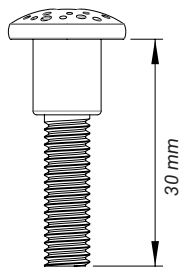

PW

Required tools

Drill

Fence mounted

FP

Play system Mounted

PP

Play system of choice

Wallplate for wall mount

WP

Screws

S7

S16

Play wheel with wall plate

The top screw of the wall plate should be placed 107cm from the ground. This is for optimum play comfort.

Required tools