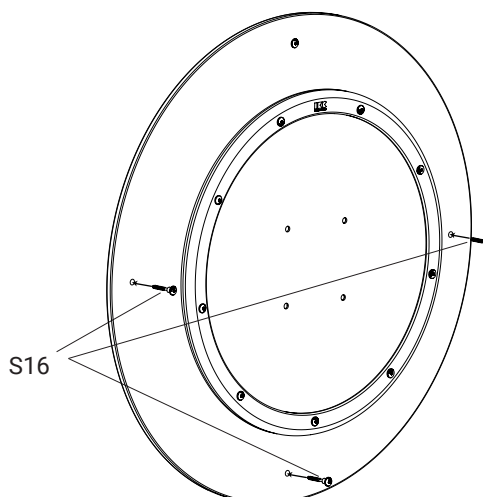

3. Mount the play wheel and wall plate to wall with the rest of the screws