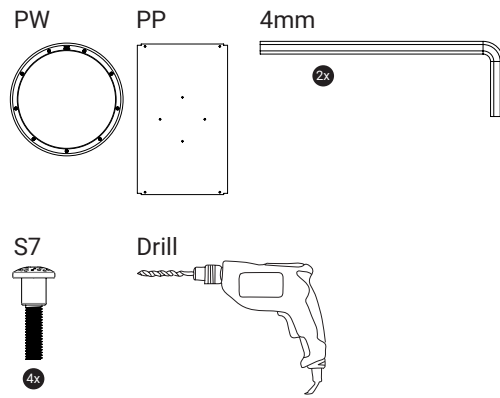

Wallplate for wall mount

WP

Screws

S7

S16

Play wheel with wall plate

The top screw of the wall plate should be placed 107cm from the ground. This is for optimum play comfort.

Required tools

1. Mount play wheel to wall plate

2. Mount the play wheel and wall plate to wall on the top screw

3. Mount the play wheel and wall plate to wall with the rest of the screws

Required tools

1. Mount play wheel to fence

Required tools

1. Mount play wheel to play system