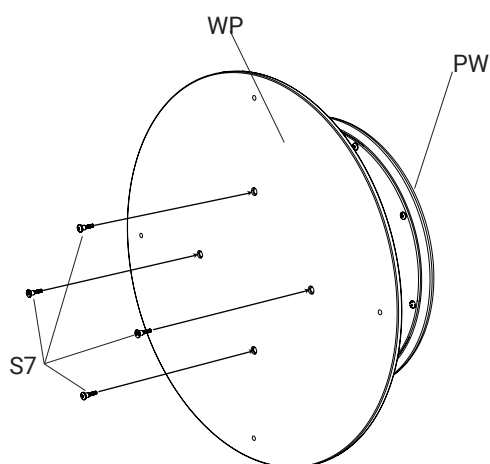

Wallplate for wall mount

WP

Screws

S7

S16

Play wheel with wall plate

The top screw of the wall plate should be placed 107cm from the ground. This is for optimum play comfort.

Required tools

1. Mount play wheel to wall plate

2. Mount the play wheel and wall plate to wall on the top screw

3. Mount the play wheel and wall plate to wall with the rest of the screws

Required tools

1. Mount play wheel to fence