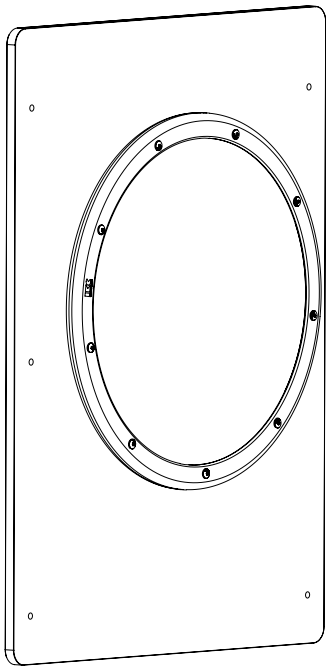

Wallplate for wall mount

WP

Screws

S7

S16

Play wheel with wall plate

The top screw of the wall plate should be placed 107cm from the ground. This is for optimum play comfort.

Required tools

1. Mount play wheel to wall plate

2. Mount the play wheel and wall plate to wall on the top screw

3. Mount the play wheel and wall plate to wall with the rest of the screws

Required tools

1. Mount play wheel to fence