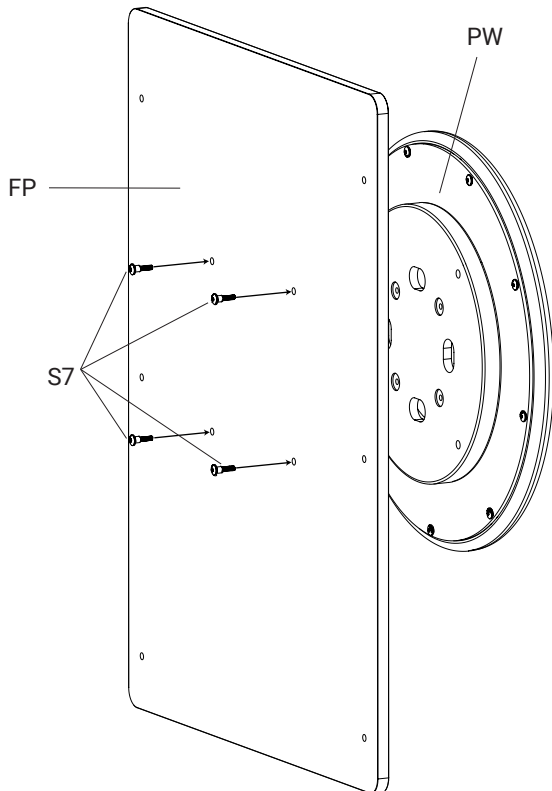

Wallplate for wall mount

WP

Screws

S7

S16

Play wheel with wall plate

The top screw of the wall plate should be placed 107cm from the ground. This is for optimum play comfort.

Required tools

1. Mount play wheel to wall plate

2. Mount the play wheel and wall plate to wall on the top screw

3. Mount the play wheel and wall plate to wall with the rest of the screws

Required tools

1. Mount play wheel to fence